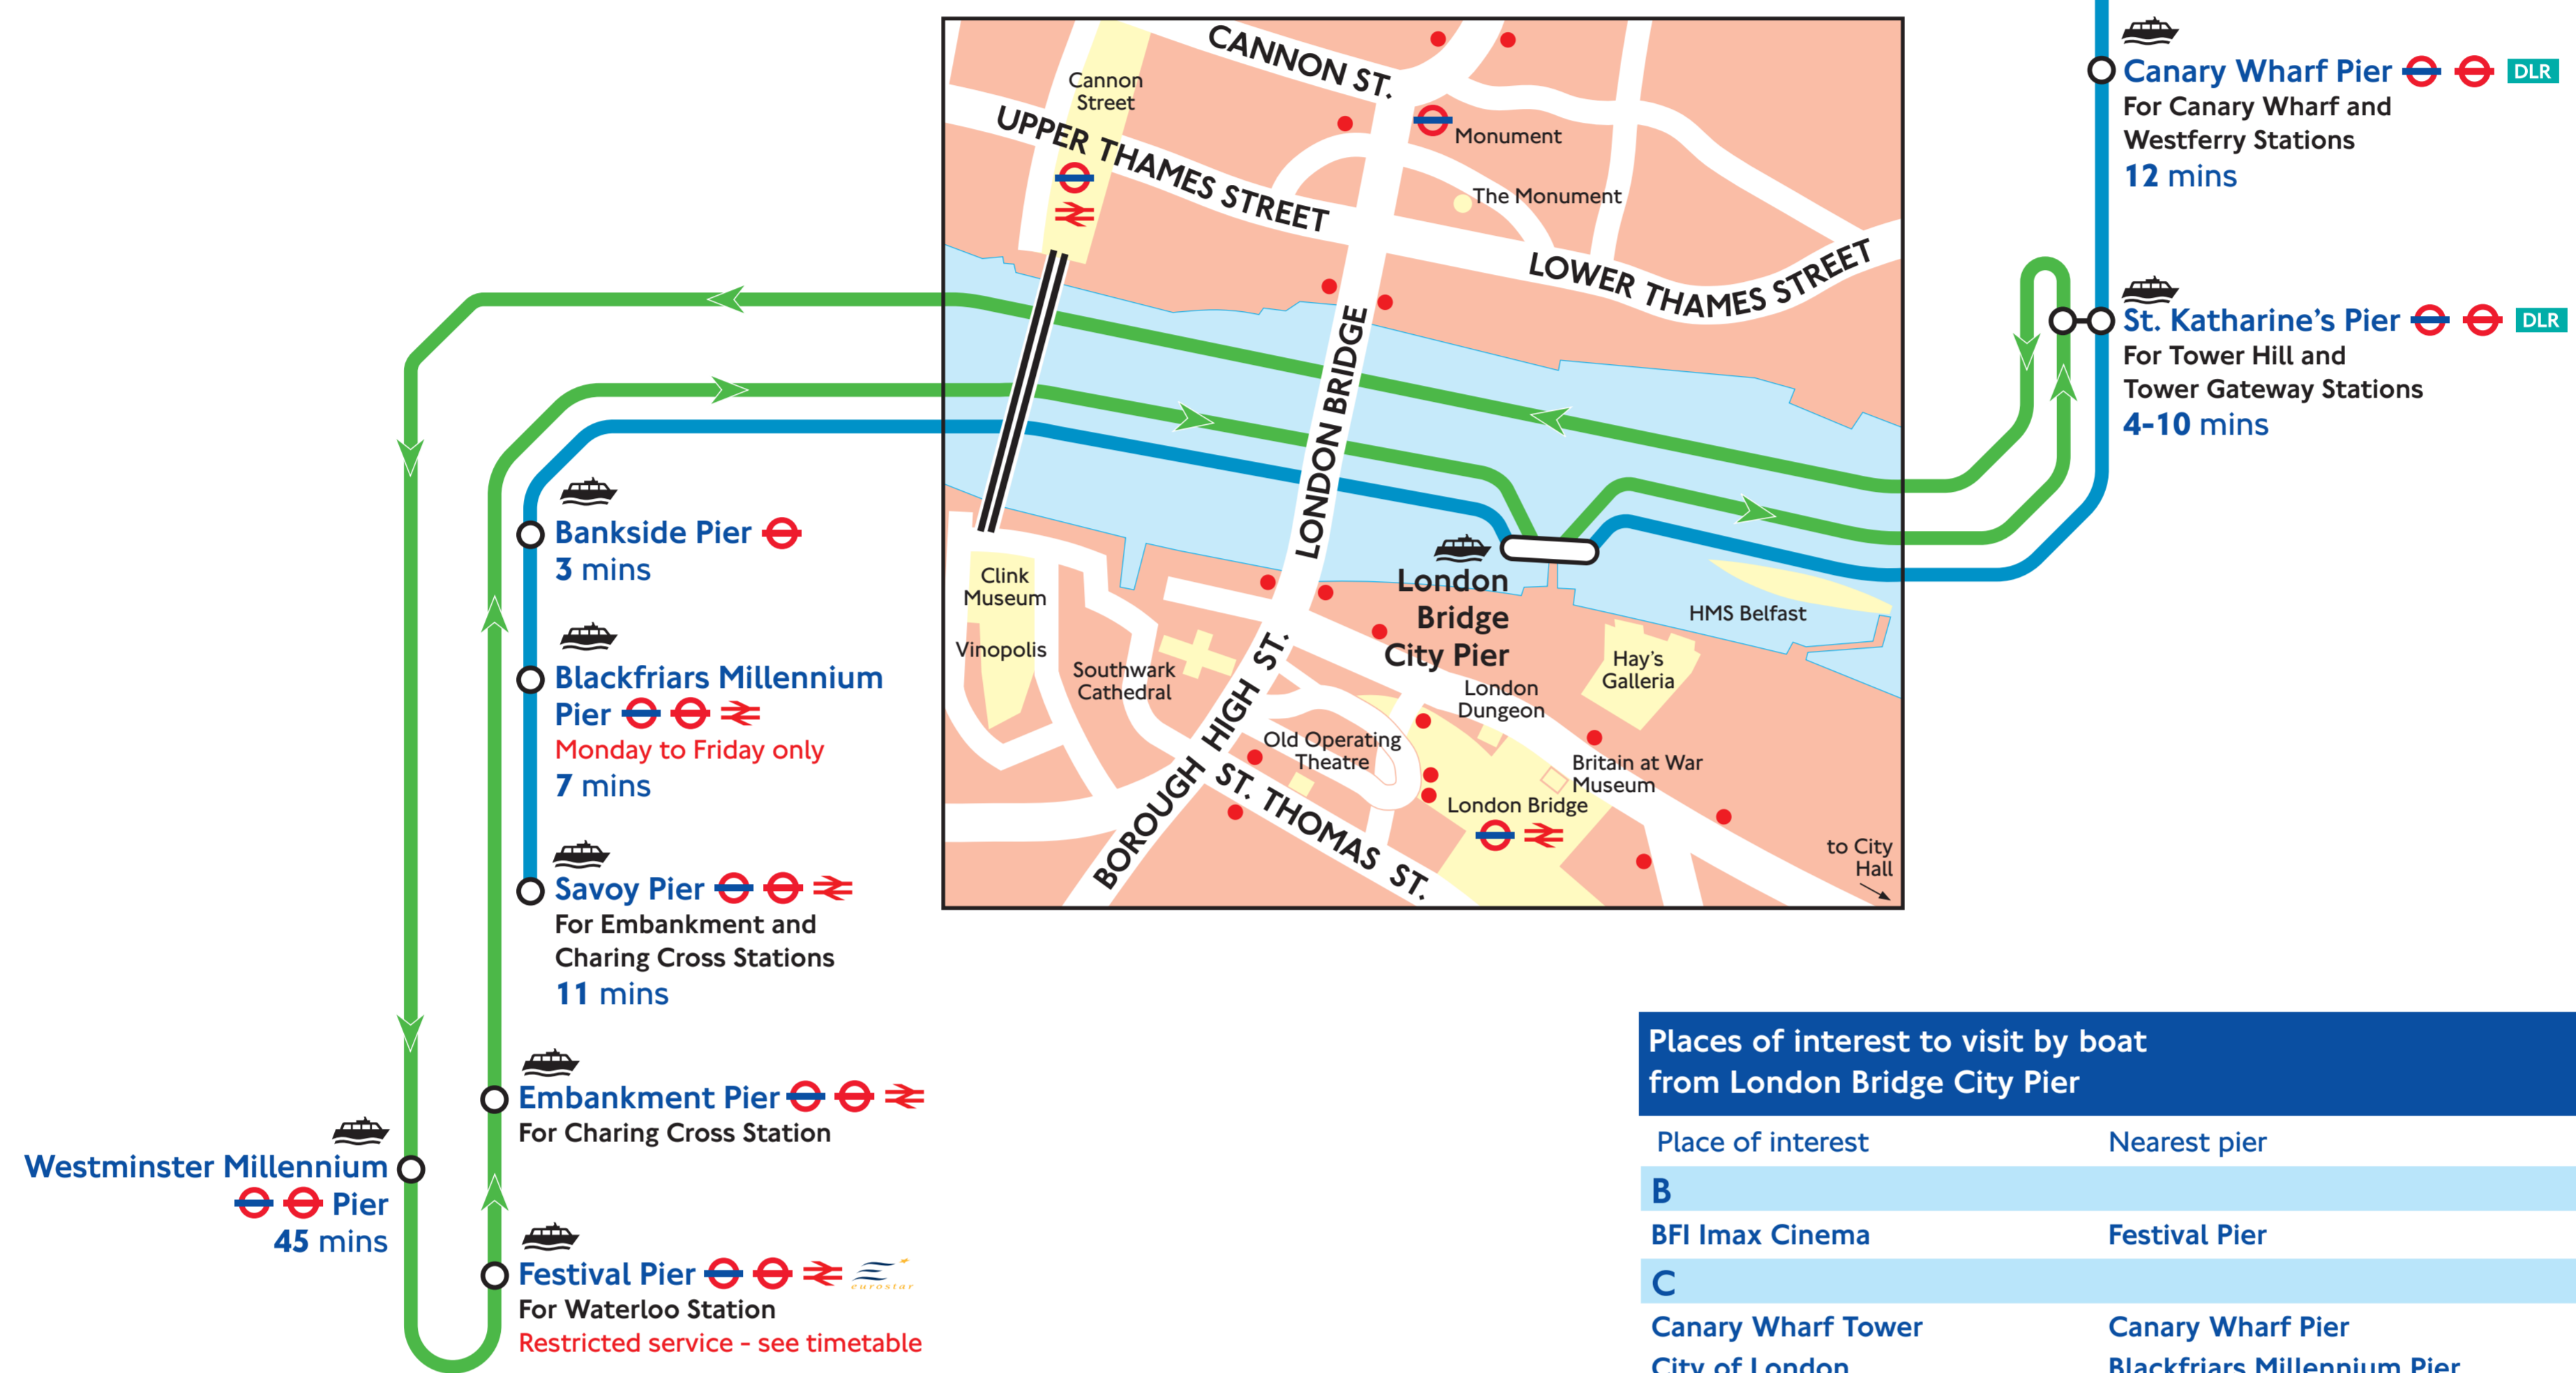

London River Services

Boat services from London Bridge City Pier

Key to boat services

from London Bridge City Pier to:-

Blue line: Bankside, Blackfriars and Savoy or St. Katharine's, Canary Wharf, Greenland, Masthouse Terrace, Greenwich and Woodwich (London Bridge City Pier is only served on Mondays to Fridays.) Operated by Thames Clippers

Green line: Hop-on, hop-off circular service: Westminster to St. Katharine's (boats return direct to Westminster then via Festival, Embankment and Bankside) Operated by Crown River Cruises

x mins Average journey times in minutes from London Bridge City Pier

Key to symbols

- Pier
- Underground interchange
- Bus interchange
- Docklands Light Railway interchange
- Rail interchange
- Eurostar interchange
- Bus stop

- **Woolwich Arsenal**
  For Woolwich Arsenal and Woolwich Dockyard Stations
  Restricted service - see timetable
  Monday to Saturday only
  42 mins
- **Greenwich Pier**
  For Cutty Sark Station
  Restricted service - see timetable
  25 mins
- **Masthouse Terrace Pier**
  22 mins
- **Greenland Pier**
  17 mins
- **Canary Wharf Pier**
  For Canary Wharf and Westferry Stations
  12 mins
- **St. Katharine's Pier**
  For Tower Hill and Tower Gateway Stations
  4-10 mins

- **Bankside Pier**
  3 mins
- **Blackfriars Millennium Pier**
  Monday to Friday only
  7 mins
- **Savoy Pier**
  For Embankment and Charing Cross Stations
  11 mins
- **Embankment Pier**
  For Charing Cross Station
- **Westminster Millennium Pier**
  45 mins
- **Festival Pier**
  For Waterloo Station
  Restricted service - see timetable

Places of interest within walking distance of London Bridge City Pier (Please see map)

1. Britain at War Museum
   - City Hall
   - Clink Museum
   - Hay's Galleria
   - HMS Belfast
   - London Dungeon
   - Old Operating Theatre
   - Southwark Cathedral
   - Vinopolis City of Wine
2. or cross the River for
   Monument

Places of interest to visit by boat from London Bridge City Pier

Place of interest	Nearest pier
B	
BFI Imax Cinema	Festival Pier
C	
Canary Wharf Tower	Canary Wharf Pier
City of London	Blackfriars Millennium Pier
Cleopatra's Needle	Embankment Pier and Savoy Pier
Clink Museum	Bankside Pier
Covent Garden	Embankment Pier and Savoy Pier
Cutty Sark	Greenwich Pier
G	
Greenwich Market	Greenwich Pier
Greenwich Park	Greenwich Pier
H	
Hayward Gallery	Festival Pier
Houses of Parliament	Westminster Millennium Pier
I	
Isle of Dogs	Canary Wharf Pier
L	
London Arena	Canary Wharf Pier
London's Transport Museum	Embankment Pier and Savoy Pier
N	
National Maritime Museum	Greenwich Pier
National Theatre	Festival Pier
Q	
Queen Elizabeth Hall	Festival Pier
R	
Royal Festival Hall	Festival Pier
Royal Naval College	Greenwich Pier
Royal Observatory	Greenwich Pier
S	
St. Katharine's Dock	St. Katharine's Pier
St. Paul's Cathedral	Blackfriars Millennium Pier
Shakespeare's Globe	Bankside Pier
South Bank Complex	Festival Pier
T	
Tate Modern	Bankside Pier
Tower Bridge Experience	St. Katharine's Pier
Trafalgar Square	Embankment Pier and Savoy Pier
V	
Vinopolis City of Wine	Bankside Pier
W	
Westminster Abbey	Westminster Millennium Pier

Travelcard holder discounts of 1/3 are available on most boat services. Please check before buying your ticket.

For full details of all London River Services please pick up a booklet at any Underground station in Zone 1, visit our website (www.tfl.gov.uk), or phone 020 7222 1234.

24 hour travel information
020 7222 1234

Textphone
020 7918 3015

Website
www.tfl.gov.uk